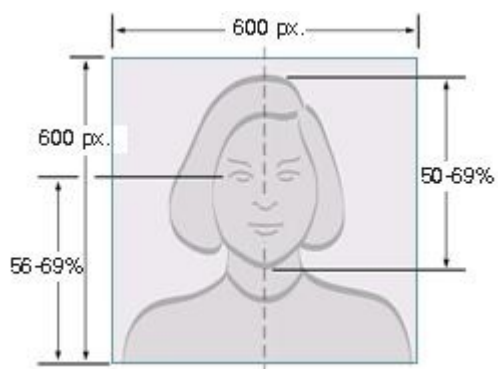

Photo Composition Template

Starting November 1, 2016, eye glasses will no longer be allowed in visa photos.

- Make sure the photo presents the full head from the top of the hair to the bottom of the chin
- Center the head with the frame
- The person in the photo should have a neutral expression and be facing the camera

Paper Photo Head Size Template

- Photo must be 2 inches by 2 inches
- The height of the head (top of hair to bottom of chin) should measure 1 inch to 1 3/8 inches (25 mm - 35 mm)
- Make sure the eye height is between 1 1/8 inches to 1 3/8 inches (28 mm - 35 mm) from the bottom of the photo

Digital Image Head Size Template

- The top of the head, including the hair, to the bottom of the chin must be between 50% and 69% of the image's total height. The eye height (measured from the bottom of the image to the level of the eyes) should be between 56% and 69% of the image's height.
- Image pixel dimensions must be in a square aspect ratio (meaning the height must be equal to the

width). Minimum acceptable dimensions are 600 pixels (width) x 600 pixels (height). Maximum acceptable dimensions are 1200 pixels (width) x 1200 pixels (height).

Well Composed Photo Composition Examples