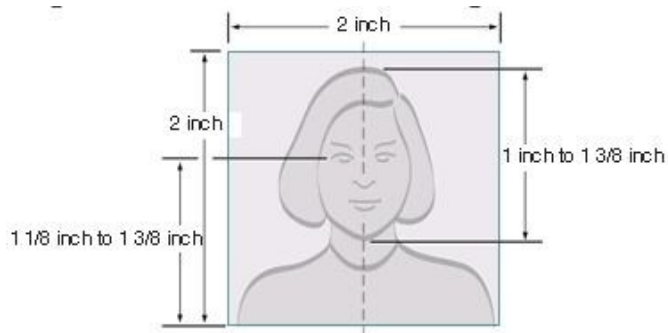

Photo Composition Template

Starting November 1, 2016, eye glasses will no longer be allowed in visa photos.

- Make sure the photo presents the full head from the top of the hair to the bottom of the chin
- Center the head with the frame
- The person in the photo should have a neutral expression and be facing the camera

Paper Photo Head Size Template

- Photo must be 2 inches by 2 inches
- The height of the head (top of hair to bottom of chin) should measure 1 inch to 1 3/8 inches (25 mm - 35 mm)
- Make sure the eye height is between 1 1/8 inches to 1 3/8 inches (28 mm - 35 mm) from the bottom of the photo

Digital Image Head Size Template

- The top of the head, including the hair, to the bottom of the chin must be between 50% and 69% of the image's total height. The eye height (measured from the bottom of the image to the level of the eyes) should be between 56% and 69% of the image's height.
- Image pixel dimensions must be in a square aspect ratio (meaning the height must be equal to the

width). Minimum acceptable dimensions are 600 pixels (width) x 600 pixels (height). Maximum acceptable dimensions are 1200 pixels (width) x 1200 pixels (height).

Well Composed Photo Composition Examples